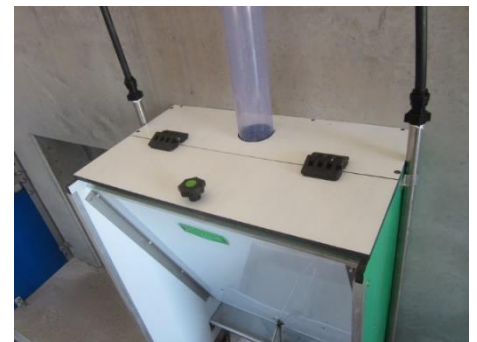

Option: Lid